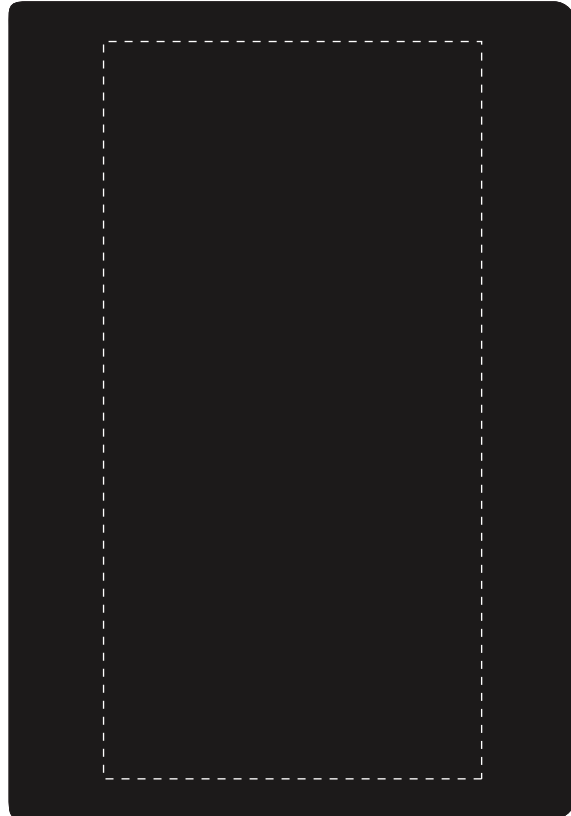

Your Ref:	Quantity:	Product Code: QS1000
Our Ref:	Version: 1	Product Colour: BLACK

PRINTING CONCERNS:**PRODUCT INFO: DUE TO THE NATURE OF THE PRODUCT THE PRINT POSITION MAY VARY BY 2 - 3 MM**

We stock this item in the following colours

**PANTONE REFERENCE(S)**
 Full Colour Printing

ARTWORK SCALE 50%

- CENTRED TO PRINT AREA
- CENTRED TO NOTEBOOK

Product Image for visualisation
- colours may vary

**The dashed line is to demonstrate print area and will not appear on your printed item****PLEASE NOTE:**